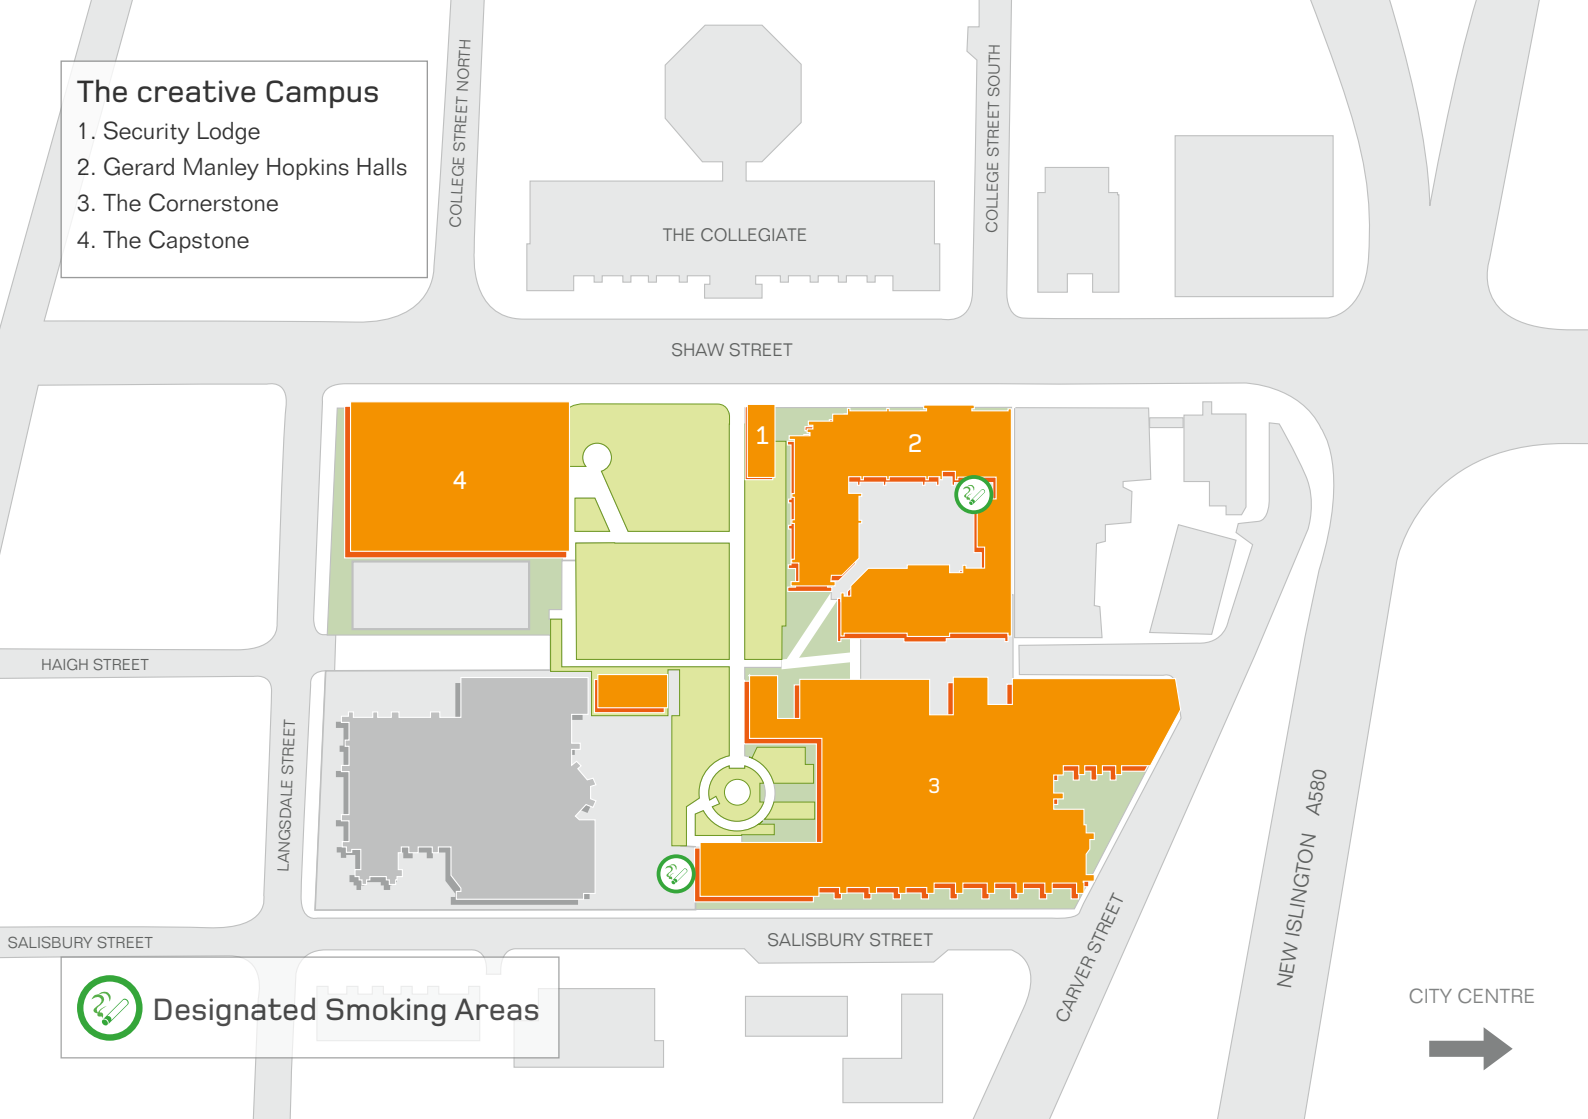

The creative Campus

1. Security Lodge
2. Gerard Manley Hopkins Halls
3. The Cornerstone
4. The Capstone

THE COLLEGIATE

SHAW STREET

COLLEGE STREET NORTH

COLLEGE STREET SOUTH

4

1

2

20

HAIGH STREET

LANGSDALE STREET

3

20

SALISBURY STREET

SALISBURY STREET

CARVER STREET

NEW ISLINGTON A580

Designated Smoking Areas

CITY CENTRE